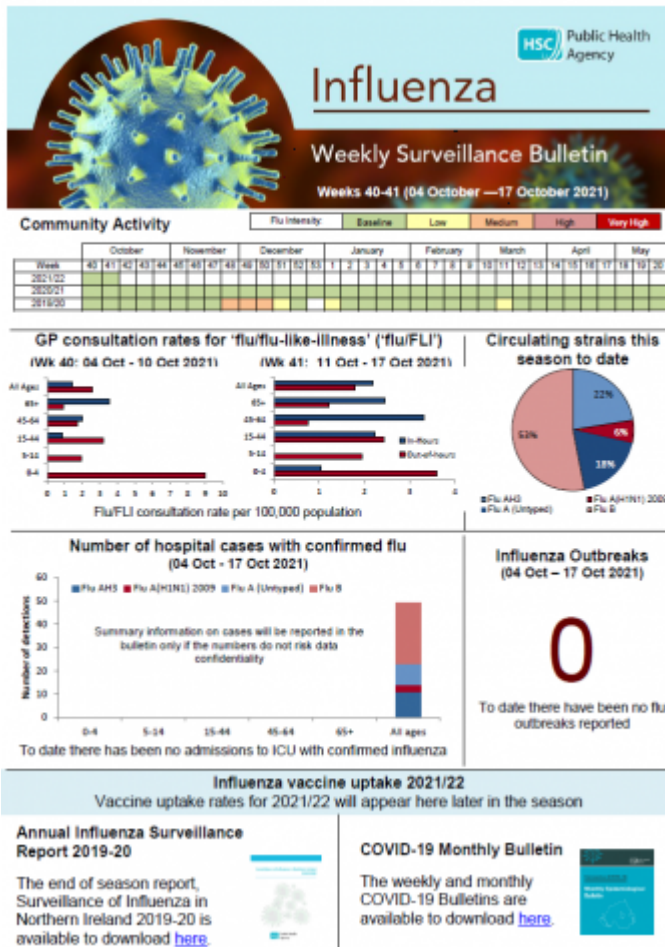

Thursday, 26 May 2022

The Influenza Weekly Surveillance Bulletin is produced by the PHA and covers statistics for Northern Ireland.

The bulletin is produced during the flu season.

To see previous Flu Bulletins and the Annual Surveillance Reports click [here](#).

Downloads

Attachment	Size
Flu Bulletin Week19-20.pdf	1.08 MB
Flu Bulletin Week17-18.pdf	1.08 MB
Flu Bulletin Week15-16.pdf	1.08 MB
Flu Bulletin Week13-14.pdf	1.08 MB

Attachment	Size
Flu Bulletin Week11-12.pdf	1.08 MB
Flu Bulletin Week09-10.pdf	1.08 MB
Flu Bulletin Week07-08.pdf	1.08 MB
Flu Bulletin Week05-06.pdf	1.08 MB
Flu Bulletin Week04.pdf	1.1 MB
Flu Bulletin Week03.pdf	1.07 MB
Flu Bulletin Week02.pdf	1.07 MB
Flu Bulletin Week 01.pdf	1.08 MB
Flu Bulletin Week 51-52.pdf	1.1 MB
Flu Bulletin Week50.pdf	1.07 MB
Flu Bulletin Week49.pdf	1.08 MB
Flu Bulletin Week48.pdf	1.07 MB
Flu Bulletin Week46-47.pdf	1.08 MB
Flu Bulletin Week44-45.pdf	1.07 MB
Flu Bulletin Week42-43.pdf	1.05 MB
Flu Bulletin Week40-41.pdf	1.05 MB