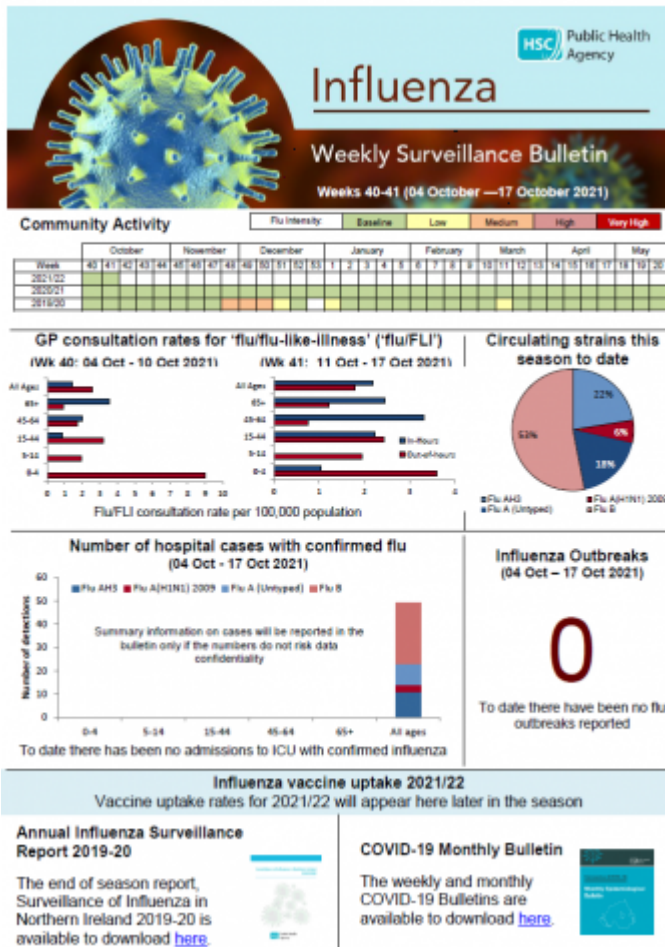

Thursday, 26 May 2022

The Influenza Weekly Surveillance Bulletin is produced by the PHA and covers statistics for Northern Ireland.

The bulletin is produced during the flu season.

To see previous Flu Bulletins and the Annual Surveillance Reports click [here](#).

## Downloads

Attachment	Size
<a href="#">Flu Bulletin Week19-20.pdf</a>	1.08 MB
<a href="#">Flu Bulletin Week17-18.pdf</a>	1.08 MB
<a href="#">Flu Bulletin Week15-16.pdf</a>	1.08 MB
<a href="#">Flu Bulletin Week13-14.pdf</a>	1.08 MB

<b>Attachment</b>	<b>Size</b>
<a href="#">Flu Bulletin Week11-12.pdf</a>	1.08 MB
<a href="#">Flu Bulletin Week09-10.pdf</a>	1.08 MB
<a href="#">Flu Bulletin Week07-08.pdf</a>	1.08 MB
<a href="#">Flu Bulletin Week05-06.pdf</a>	1.08 MB
<a href="#">Flu Bulletin Week04.pdf</a>	1.1 MB
<a href="#">Flu Bulletin Week03.pdf</a>	1.07 MB
<a href="#">Flu Bulletin Week02.pdf</a>	1.07 MB
<a href="#">Flu Bulletin Week 01.pdf</a>	1.08 MB
<a href="#">Flu Bulletin Week 51-52.pdf</a>	1.1 MB
<a href="#">Flu Bulletin Week50.pdf</a>	1.07 MB
<a href="#">Flu Bulletin Week49.pdf</a>	1.08 MB
<a href="#">Flu Bulletin Week48.pdf</a>	1.07 MB
<a href="#">Flu Bulletin Week46-47.pdf</a>	1.08 MB
<a href="#">Flu Bulletin Week44-45.pdf</a>	1.07 MB
<a href="#">Flu Bulletin Week42-43.pdf</a>	1.05 MB
<a href="#">Flu Bulletin Week40-41.pdf</a>	1.05 MB