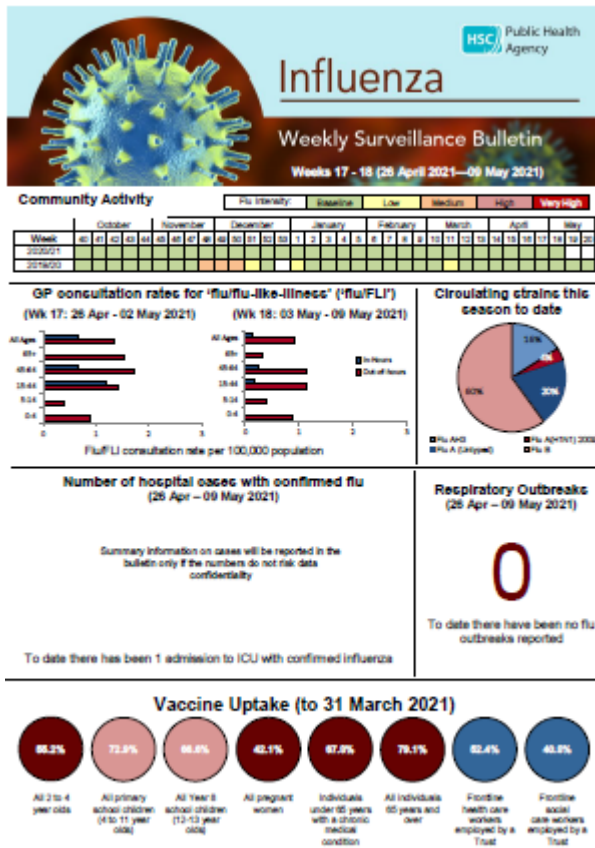

Thursday, 27 May 2021

Health Protection

The Influenza Weekly Surveillance Bulletin is produced by the PHA and covers statistics for Northern Ireland.

The bulletin is produced during the flu season.

To see previous Flu Bulletins and the Annual Surveillance Reports click [here](#).

Details

Format

PDF, A4

Target group

Health professionals, public

Downloads

Attachment	Size
Flu Bulletin Week40-41.pdf	787.55 KB
Flu Bulletin Week42-43.pdf	966.3 KB
Flu Bulletin Week44-45.pdf	1.01 MB
Flu Bulletin Week46-47.pdf	1021.21 KB
Flu Bulletin Week48.pdf	938.65 KB
Flu Bulletin Week49.pdf	939.46 KB
Flu Bulletin Week50.pdf	938.44 KB
Flu Bulletin Week51.pdf	1012.36 KB
Flu Bulletin Week52.pdf	1015.77 KB
Flu Bulletin Week53.pdf	945.72 KB
Flu Bulletin Week1.pdf	945.6 KB
Flu Bulletin Week2.pdf	952.51 KB
Flu Bulletin Week3.pdf	891.3 KB
Flu Bulletin Week4.pdf	952.51 KB
Flu Bulletin Week5.pdf	952.26 KB
Flu Bulletin Week6.pdf	905.36 KB
Flu Bulletin Week7-8.pdf	956.31 KB
Flu Bulletin Week9-10.pdf	955.84 KB
Flu Bulletin Week11-12.pdf	955.49 KB
Flu Bulletin Week13-14.pdf	955.75 KB
Flu Bulletin Week15-16.pdf	956.14 KB
Flu Bulletin Week17-18.pdf	1.01 MB
Flu Bulletin Week19-20.pdf	1.01 MB