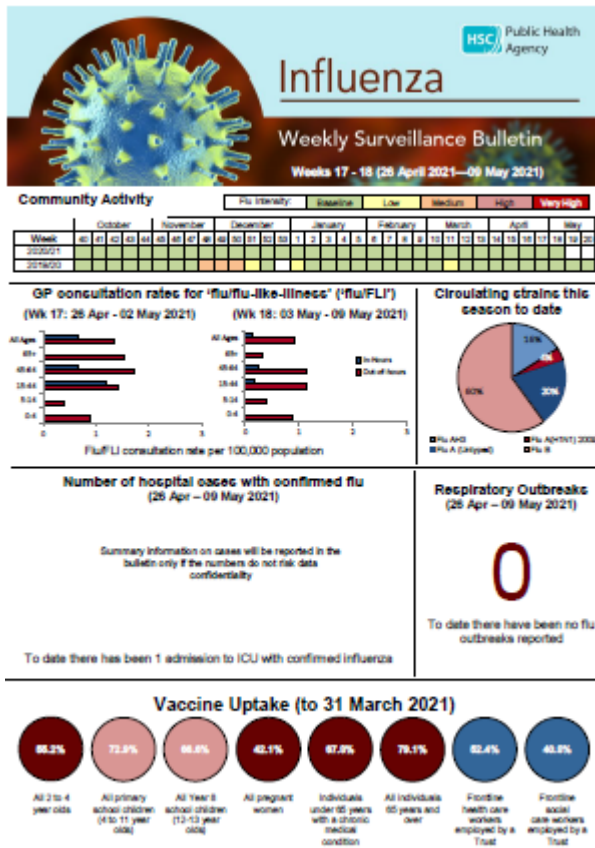

Thursday, 27 May 2021

Health Protection

The Influenza Weekly Surveillance Bulletin is produced by the PHA and covers statistics for Northern Ireland.

The bulletin is produced during the flu season.

To see previous Flu Bulletins and the Annual Surveillance Reports click [here](#).

Details

Format

PDF, A4

Target group

Health professionals, public